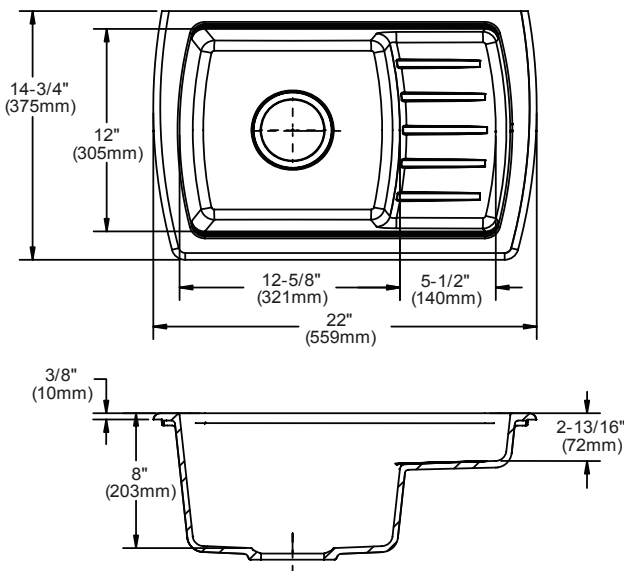

DESIGN FEATURES

Bowl Depth: 8" (203mm).
Rim Height: 3/8" (10mm).
Material: Elkay Quartech.
Color Options with natural accents: Black (BK), Husk (HK), Java (JV) or White (WH).
Reversible design, sink can be rotated so work area is on the left.

OTHER

Drain Opening: 3-1/2" (89mm).
These sinks comply with ANSI Z124.6 and CSA B45-02.

These sinks are listed by the International Association of Plumbing and Mechanical Officials as meeting the requirements of the Uniform Plumbing Code.

Model ELQTU2218

SINK DIMENSIONS*

Model Number	Overall		Inside Bowl			Cutout in Countertop		Minimum Cabinet Size
	L	W	L	W	D	L	W	
ELQTU2218BK	22 (559mm)	14 ³ / ₄ (375mm)	12 ⁵ / ₈ (321mm)	12 (305mm)	8 (203mm)	See Sink Template**	27 (686mm)	
ELQTU2218WH	22 (559mm)	14 ³ / ₄ (375mm)	12 ⁵ / ₈ (321mm)	12 (305mm)	8 (203mm)			
ELQTU2218HK	22 (559mm)	14 ³ / ₄ (375mm)	12 ⁵ / ₈ (321mm)	12 (305mm)	8 (203mm)			
ELQTU2218JV	22 (559mm)	14 ³ / ₄ (375mm)	12 ⁵ / ₈ (321mm)	12 (305mm)	8 (203mm)			

*Length is left to right. Width is front to back.

**Template and countertop mounting clips are packed with every sink.

Installation Profile

The template provides the only type of installation recommended by Elkay.