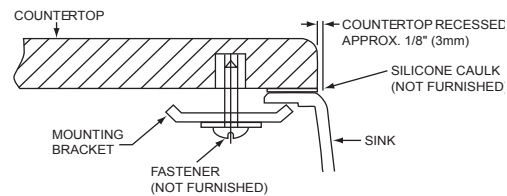

DESIGN FEATURES

Bowl Depth: 8" (203mm).
Rim Height: 3/8" (10mm).
Material: Elkay Quartech.
Color Options with natural accents: Black (BK), Husk (HK), Java (JV) or White (WH).
Reversible design, sink can be rotated so work area is on the left.

Model ELQTU2218

SINK DIMENSIONS*

Model Number	Overall		Inside Bowl			Cutout in Countertop		Minimum Cabinet Size
	L	W	L	W	D	L	W	
ELQTU2218BK	22 (559mm)	14 ³ / ₄ (375mm)	12 ⁵ / ₈ (321mm)	12 (305mm)	8 (203mm)	See Sink Template**	27 (686mm)	
ELQTU2218WH	22 (559mm)	14 ³ / ₄ (375mm)	12 ⁵ / ₈ (321mm)	12 (305mm)	8 (203mm)			
ELQTU2218HK	22 (559mm)	14 ³ / ₄ (375mm)	12 ⁵ / ₈ (321mm)	12 (305mm)	8 (203mm)			
ELQTU2218JV	22 (559mm)	14 ³ / ₄ (375mm)	12 ⁵ / ₈ (321mm)	12 (305mm)	8 (203mm)			

*Length is left to right. Width is front to back.

**Template and countertop mounting clips are packed with every sink.

Installation Profile

The template provides the only type of installation recommended by Elkay.